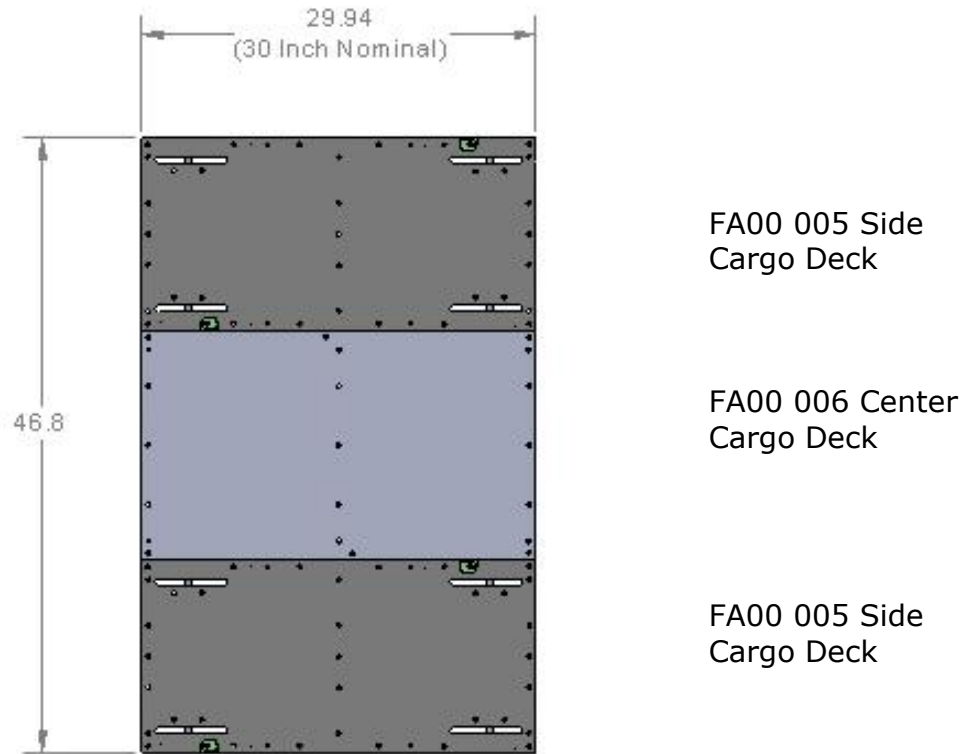

## Aerospace Resources Cargo Kit Number K003 30 inch cargo deck set

Cargo Kit K003 is comprised of the following assemblies:

- Two FA00 005 – 30 inch Side Cargo Decks
- One FA00 006 – 30 inch Center Cargo Deck

The three decks in Kit K003 are rated to carry 400 pounds of freight.  
The three decks in Kit K003 weigh about 48 pounds.

FA00 005 Side Cargo Deck  
30 inch Side Cargo Deck

FA00 006 Center Cargo Deck  
30 inch Center Cargo Deck

FA00 005 Side Cargo Deck  
30inch Side Cargo Deck

**Kit K003 components**