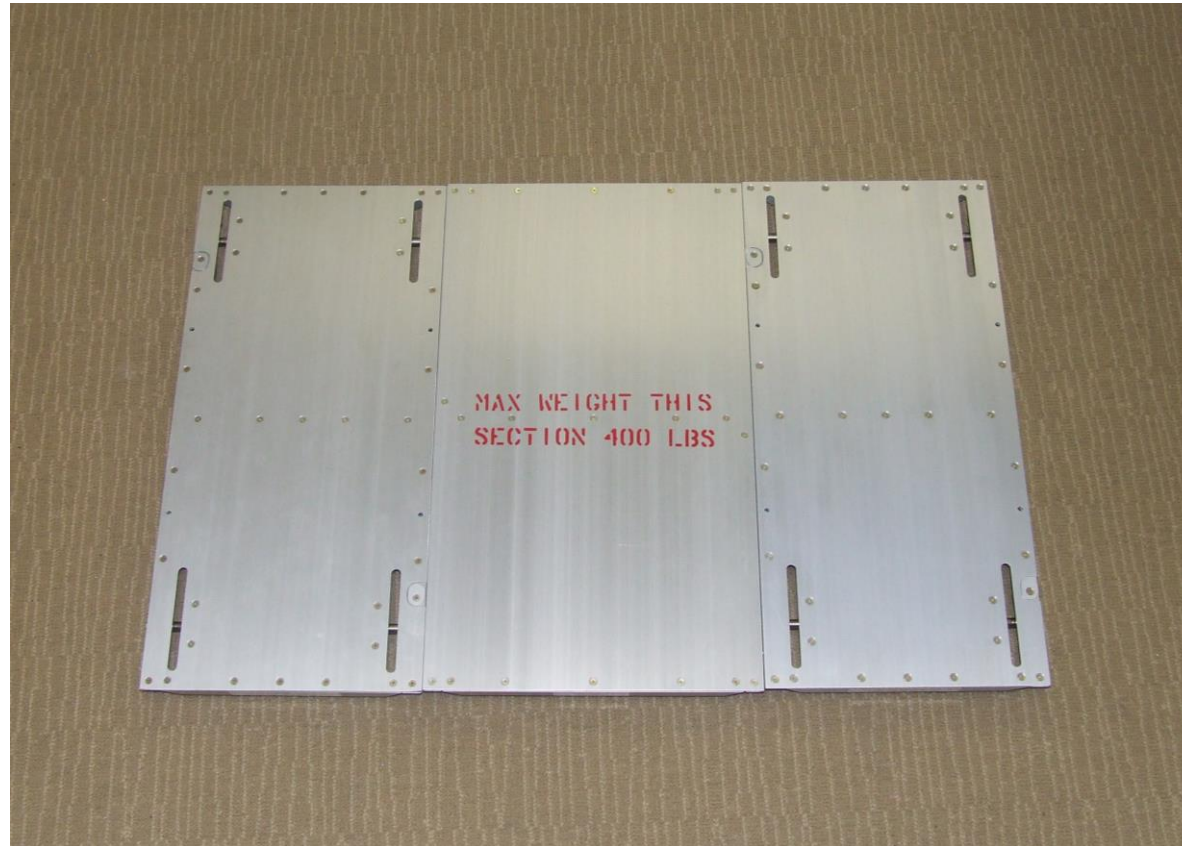

## Aerospace Resources Cargo Kit Number K003 30 inch cargo deck set

Cargo Kit K003 is comprised of the following assemblies:

- Two FA00 005 – 30 inch Side Cargo Decks
- One FA00 006 – 30 inch Center Cargo Deck

The three decks in Kit K003 are rated to carry 400 pounds of freight.  
The three decks in Kit K003 weigh about 48 pounds.

FA00 005 Side Cargo Deck  
30 inch Side Cargo Deck

FA00 006 Center Cargo Deck  
30 inch Center Cargo Deck

FA00 005 Side Cargo Deck  
30inch Side Cargo Deck

**Kit K003 components**