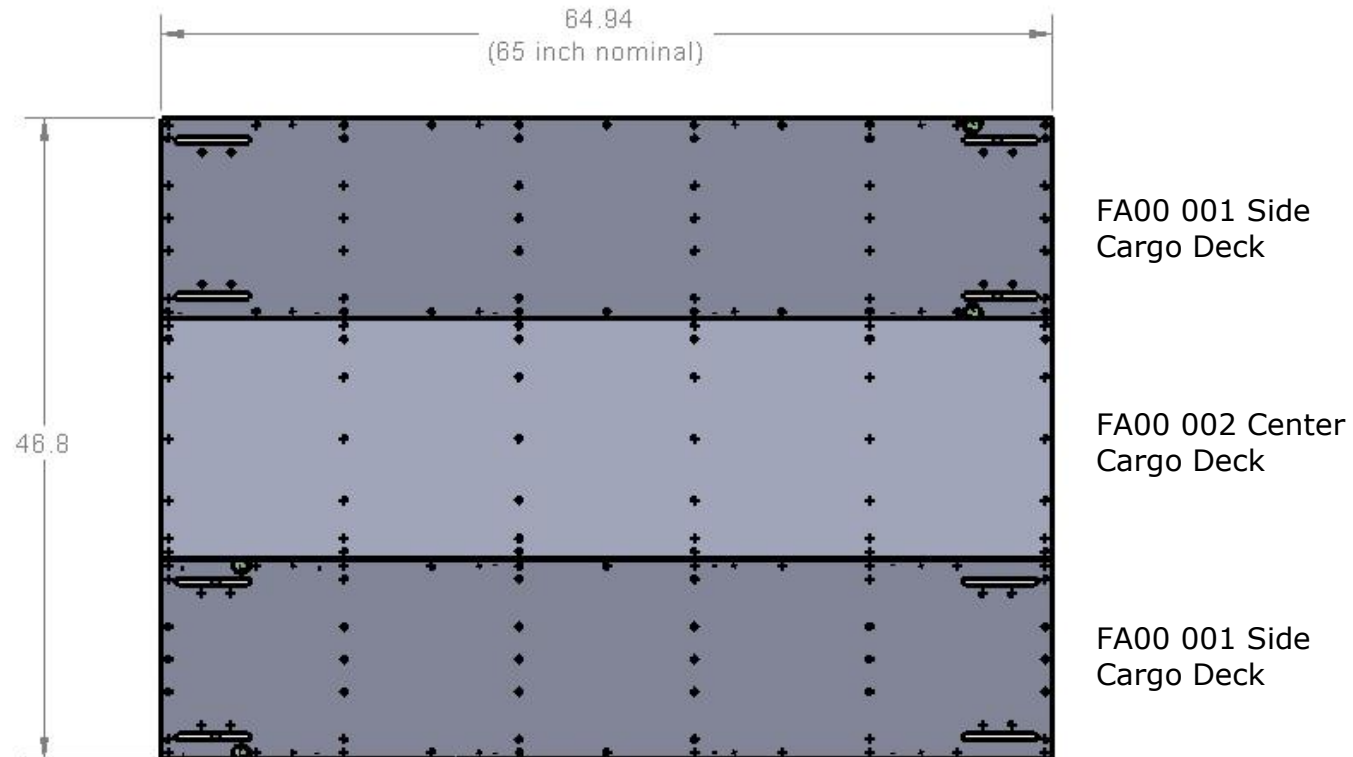

## Aerospace Resources Cargo Kit Number K002 65 inch cargo deck set

Cargo Kit K002 is comprised of the following assemblies:

- Two FA00 001 – 65 inch Side Cargo Decks
- One FA00 002 – 65 inch Center Cargo Deck

The cargo decks in Kit K002 are rated for 400 pounds in two sections for a total capacity of 800 pounds. The cargo decks in Kit K002 weigh about 62 pounds.

**Kit K002 components**

65 inch Side Cargo Deck

65 inch Center Cargo Deck

65 inch Side Cargo Deck